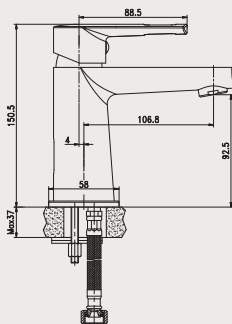

TECHNICAL DRAWING

Royal Ceramics Lanka PLC.

No.20, R.A. De Mel Mawatha, Colombo 03, Sri Lanka.

☎ 076 6 223 344 ✉ info@rcl.lk 🌐 www.rocell.com

FOLLOW US

** Dimensions of fixtures are nominal and may vary within the range of tolerance. These measurements are subject to change or cancellation. No responsibility is assumed for use of superseded or voided leaflet.